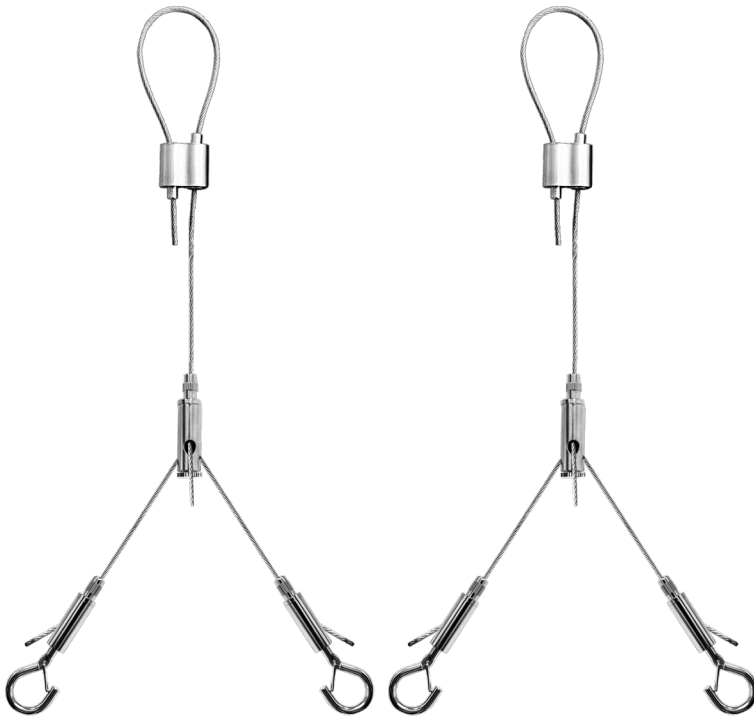

SCL SERIES

SCL-GSY20

WESTGATE
THE FUTURE IS HERE...AND IT'S QUITE BRIGHT!

Customer Name: _____

Project Name: _____

Note: _____

Type: _____

ADJUSTABLE 20 FT. 1/16" SUSPENSION
KIT WITH Y-CONNECTOR
& LOOP GRIP & HOOKS(2)

Mechanical:

- Adjustable Steel Aircraft Cable, 20FT Long Max.
- 1/16" Dia. Aircraft Cable
- Zinc-Plated Steel Hooks
- Steel Loop Gripper on Top
- Max Load: 70 Lbs.

WESTGATE

Phone: (877) 805-2252 | Fax: (877) 805-2252
www.westgatemfg.com

Related Models:

Accessories & Replacement Parts:

SCL-6FT-SJTW18/5
WHITE 6 FT. CORD, SJTW 18 AWG
5-CONDUCT (WH/BK/GN/PU/GY)

SCL-6FT-SJTW18/6
WHITE 6 FT. CORD, SJTW 18 AWG
6-CONDUCT (WH/BK/GN/PU/GY +
RED FOR EMERGENCY))

SCL-12FT-SJTW18/5
WHITE 12 FT. CORD, SJTW 18 AWG
5-CONDUCT (WH/BK/GN/PU/GY)

SCL-12FT-SJTW18/6
WHITE 12 FT. CORD, SJTW 18 AWG
6-CONDUCT (WH/BK/GN/PU/GY +
RED FOR EMERGENCY)

SCL-100FT-SJTW18/5
WHITE 100 FT. CORD, SJTW 18 AWG
5-CONDUCT (WH/BK/GN/PU/GY)