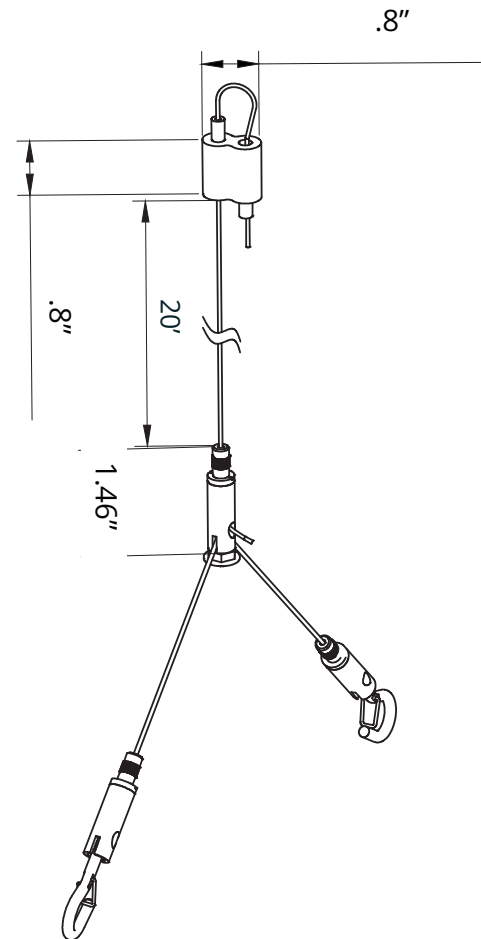

SCL SERIES

SCL-GSY20

WESTGATE
THE FUTURE IS HERE...AND IT'S QUITE BRIGHT!

Customer Name: _____

Project Name: _____

Note: _____

Type: _____

ADJUSTABLE 20 FT. 1/16" SUSPENSION
KIT WITH Y-CONNECTOR
& LOOP GRIP & HOOKS(2)

Mechanical:

- Adjustable Steel Aircraft Cable, 20FT Long Max.
- 1/16" Dia. Aircraft Cable
- Zinc-Plated Steel Hooks
- Steel Loop Gripper on Top
- Max Load: 70 Lbs.

WESTGATE

Phone: (877) 805-2252 | Fax: (877) 805-2252
www.westgatemfg.com

Related Models:

Accessories & Replacement Parts:

SCL-6FT-SJTW18/5
WHITE 6 FT. CORD, SJTW 18 AWG
5-CONDUCT (WH/BK/GN/PU/GY)

SCL-6FT-SJTW18/6
WHITE 6 FT. CORD, SJTW 18 AWG
6-CONDUCT (WH/BK/GN/PU/GY +
RED FOR EMERGENCY))

SCL-12FT-SJTW18/5
WHITE 12 FT. CORD, SJTW 18 AWG
5-CONDUCT (WH/BK/GN/PU/GY)

SCL-12FT-SJTW18/6
WHITE 12 FT. CORD, SJTW 18 AWG
6-CONDUCT (WH/BK/GN/PU/GY +
RED FOR EMERGENCY)

SCL-100FT-SJTW18/5
WHITE 100 FT. CORD, SJTW 18 AWG
5-CONDUCT (WH/BK/GN/PU/GY)